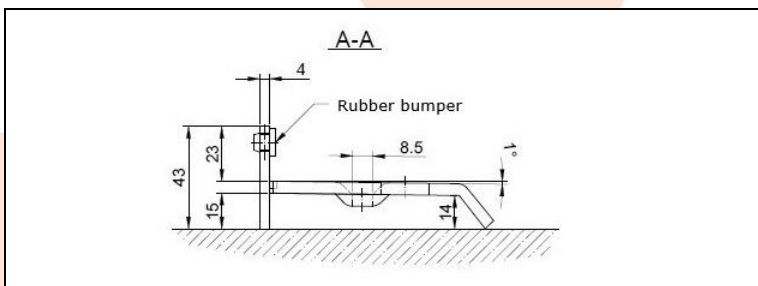

TECHNICAL CARD

PRODUCT NAME : Gate limiter, black
150 x 100-67

ITEM CODE : 30.413

TECHNICAL DATA : Material – Stal S235JR
Weight of 1 pc – 0,77 kg
Coating – anticorrosive applied
by cathoporesis
method
Colour – black

APPLICATION : Gate limiter allows the gate to be closed with lock bolt and closed with key, protecting it against mechanical opening. It has two flexible bumpers, which allows silently closing the gate.

PRODUCER : Komet company – Polish producer of construction hardware for gates.

UWAGI : Wszystkie dane techniczne są wartościami orientacyjnymi. Producent zastrzega sobie prawo do poprawiania produktu i zmiany warunków technicznych z możliwością dokonywania zmian wewnątrz specyfikacji. Informacji tych nie można uznawać za gwarancję ani za obowiązujące prawnie w jakimkolwiek stopniu.