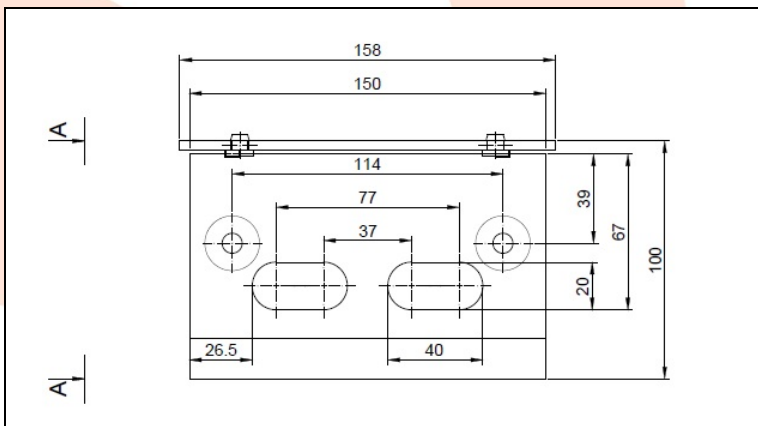

TECHNICAL CARD

PRODUCT NAME : Gate limiter, black
150 x 100-67

ITEM CODE : 30.413

TECHNICAL DATA : Material – Stal S235JR
Weight of 1 pc – 0,77 kg
Coating – anticorrosive applied
by cathoporesis
method
Colour – black

APPLICATION : Gate limiter allows the gate to be closed with lock bolt and closed with key, protecting it against mechanical opening. It has two flexible bumpers, which allows silently closing the gate.

PRODUCER : Komet company – Polish producer of construction hardware for gates.

UWAGI : Wszystkie dane techniczne są wartościami orientacyjnymi. Producent zastrzega sobie prawo do poprawiania produktu i zmiany warunków technicznych z możliwością dokonywania zmian wewnątrz specyfikacji. Informacji tych nie można uznawać za gwarancję ani za obowiązujące prawnie w jakimkolwiek stopniu.