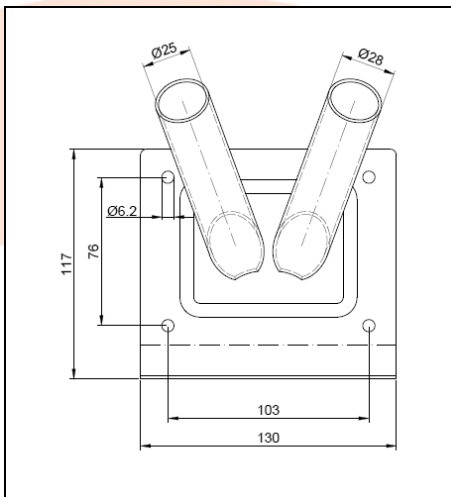

TECHNICAL CARD

PRODUCT NAME : Flag holder 2

ITEM CODE : 30.302

TECHNICAL DATA : Material – Steel S235JR
Weight of 1 pc – 0,50 kg
Coating – powder paint
Colour – metallic gray

APPLICATION : The holder is used to attach the flag.