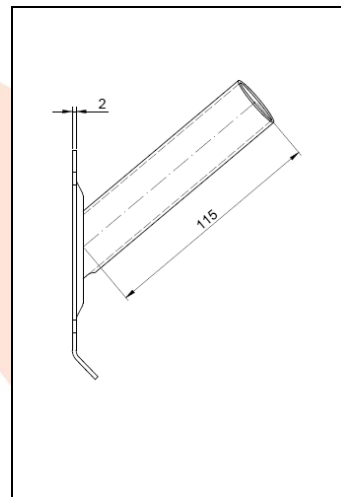

TECHNICAL CARD

PRODUCT NAME : Flag holder 2

ITEM CODE : 30.302

TECHNICAL DATA : Material – Steel S235JR
Weight of 1 pc – 0,50 kg
Coating – powder paint
Colour – metallic gray

APPLICATION : The holder is used to attach the flag.