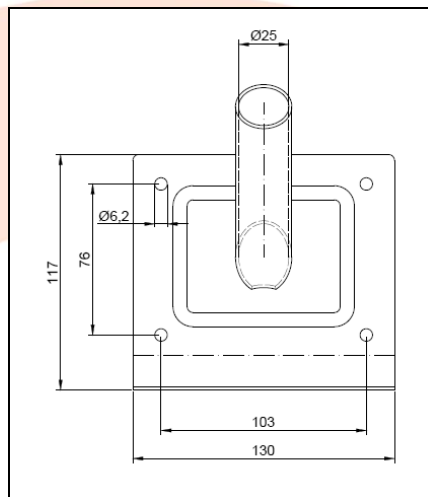

## TECHNICAL CARD

**PRODUCT NAME** : Flag holder 1

**ITEM CODE** : 30.301

**TECHNICAL DATA** : Material – Steel S235JR  
Weight of 1 pc – 0,40 kg  
Coating – powder paint  
Colour – metallic gray

**APPLICATION** : The holder is used to attach the flag.