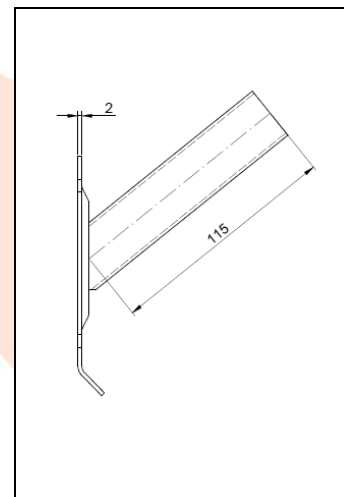

## TECHNICAL CARD

**PRODUCT NAME** : Flag holder 1

**ITEM CODE** : 30.301

**TECHNICAL DATA** : Material – Steel S235JR  
Weight of 1 pc – 0,40 kg  
Coating – powder paint  
Colour – metallic gray

**APPLICATION** : The holder is used to attach the flag.