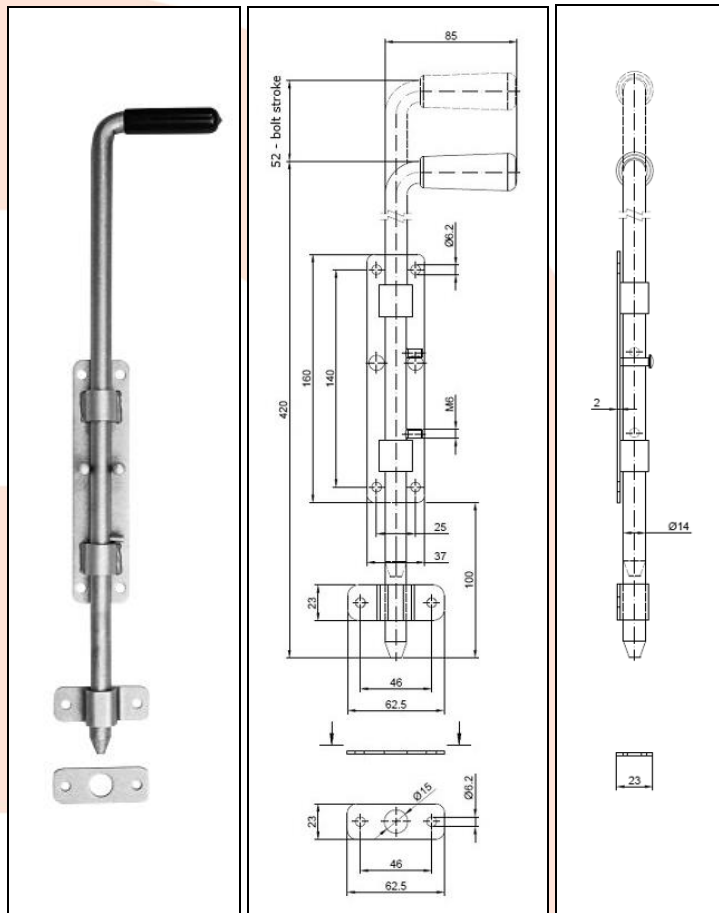

TECHNICAL CARD

PRODUCT NAME : Bolt 420 not painted – base
37mm

ITEM CODE : 30.010

TECHNICAL DATA : Material – Stal S235JR
Weight of 1 pc – 0,77 kg
Coating – scale-free, shot
blasting

APPLICATION : Bolt for fitting fencing and
garage hinged doors/gates.
Closure allows door leaf to be
locked in both positions –
open and close.

PRODUCER : Komet company – Polish
produce of construction
hardware for gates.

NOTES : All technical data are approximate values. The manufacturer reserves the right to correct the product and change the technical conditions with the possibility of making changes inside the specification. This information cannot be considered as a guarantee, nor is it legally binding in any way.