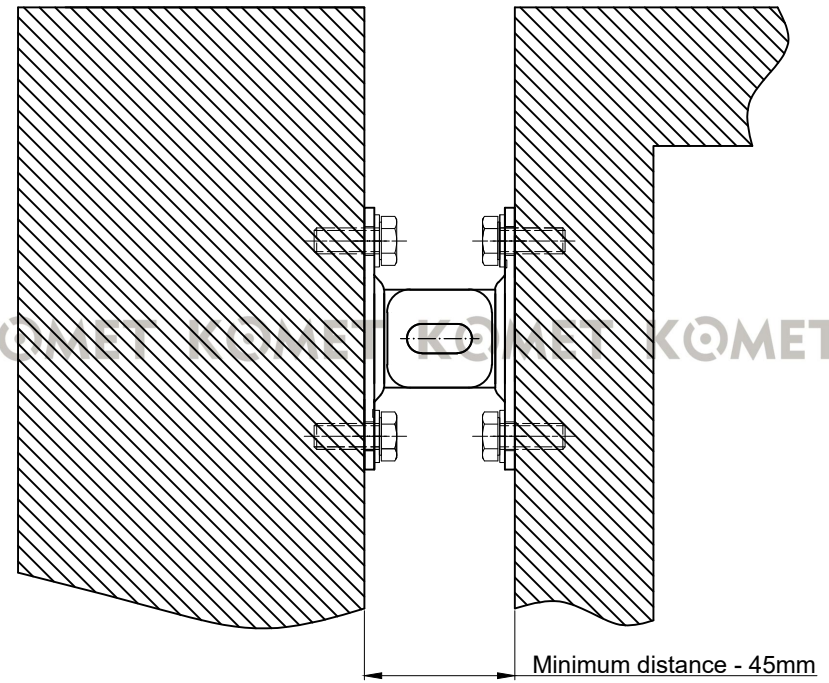

Fence pole

Fencing span/panel

KOMET

Connector of a fencing span for screwing – galvanized + RAL7016 – semi-matte