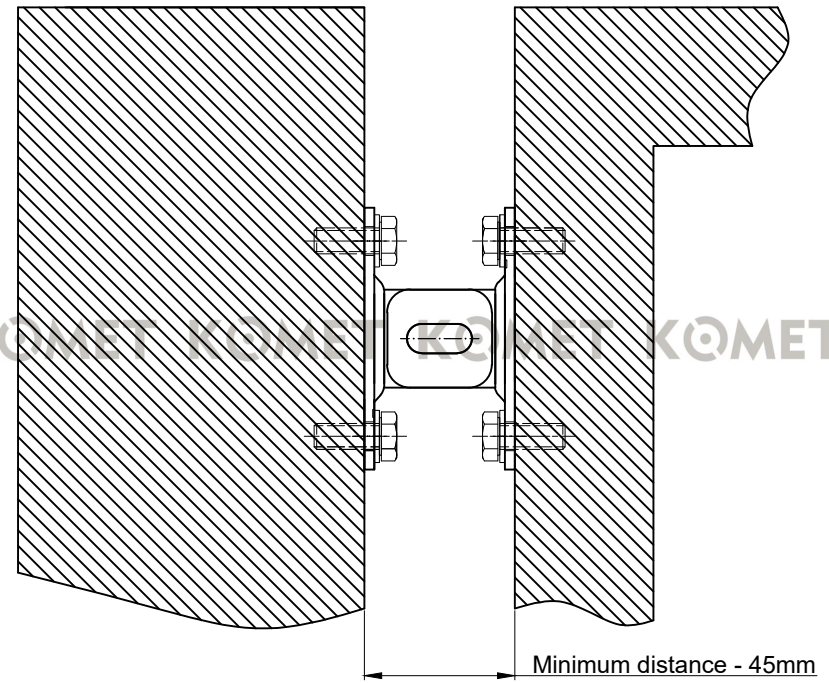

Fence pole

Fencing span/panel

KOMET

Connector of a fencing span for screwing – galvanized + RAL9005 – semi-matte