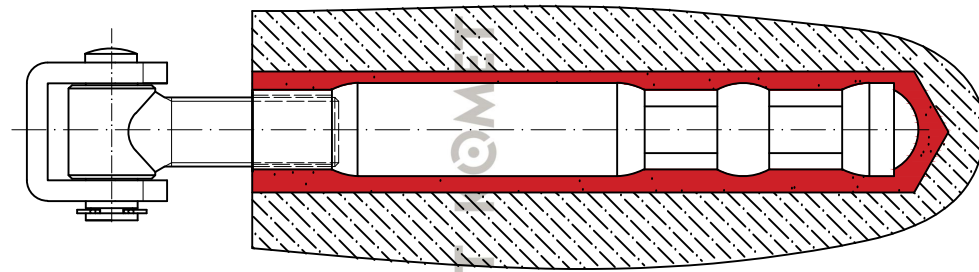

Narrowness profiled for chemical anchor applications

KOMET Anchor M12 - Ø18 L-120 + Adjustable hinge M12