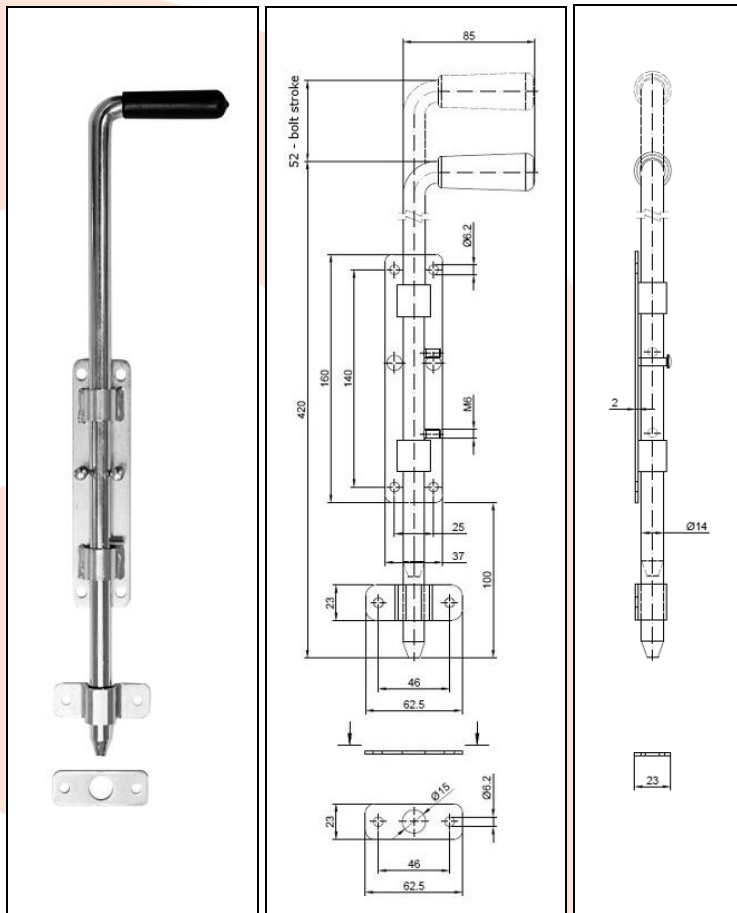

## TECHNICAL CARD

**PRODUCT NAME** : Bolt 420 galvanized,  
base 37mm

**ITEM CODE** : 30.011

**TECHNICAL DATA** : Material – S235JR steel  
Weight of 1 pc – 0.76 kg  
Coating – galvanic zinc  
Color – white zinc

**APPLICATION** : Bolt for fitting fencing and  
garage hinged doors/gates.  
Closure allows door leaf to be  
locked in both positions –  
open and close.

**PRODUCER** : Komet company – Polish  
produce of construction  
hardware for gates.