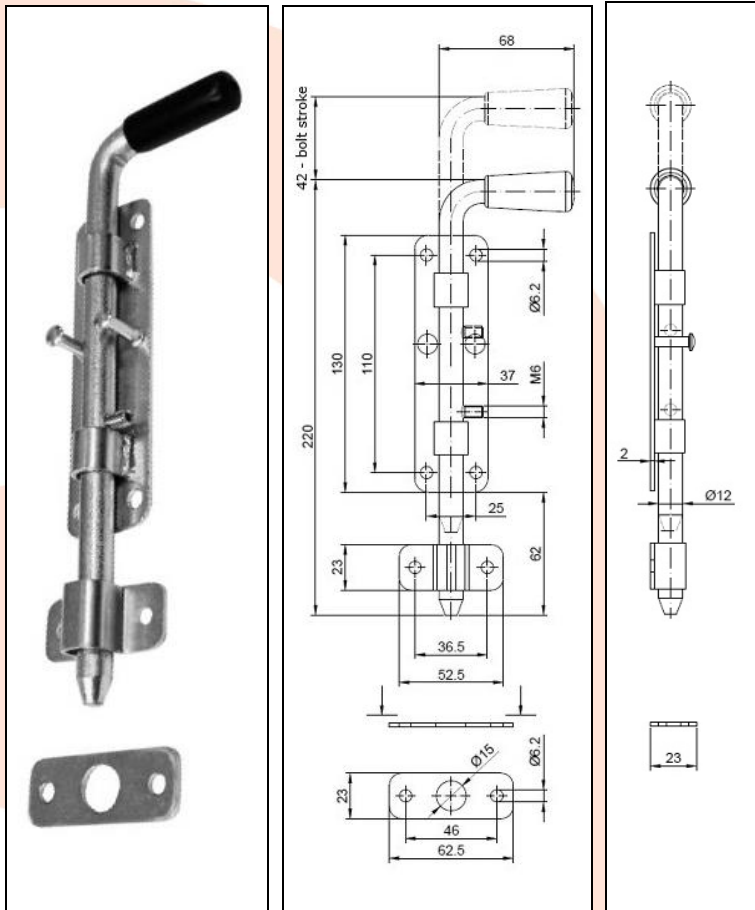

TECHNICAL CARD

PRODUCT NAME : Bolt 220 galvanized,
base 37mm

ITEM CODE : 30.005

TECHNICAL DATA : Material – S235JR steel
Weight of 1 pc – 0.38 kg
Coating – galvanic zinc
Color – white zinc

APPLICATION : Bolt for fitting fencing and
garage hinged doors/gates.
Closure allows door leaf to be
locked in both positions –
open and close.

PRODUCER : Komet company – Polish
produce of construction
hardware for gates.

NOTES : All technical data are approximate values. The manufacturer reserves the right to correct the product and change the technical conditions with the possibility of making changes inside the specification. This information cannot be considered as a guarantee, nor is it legally binding in any way.