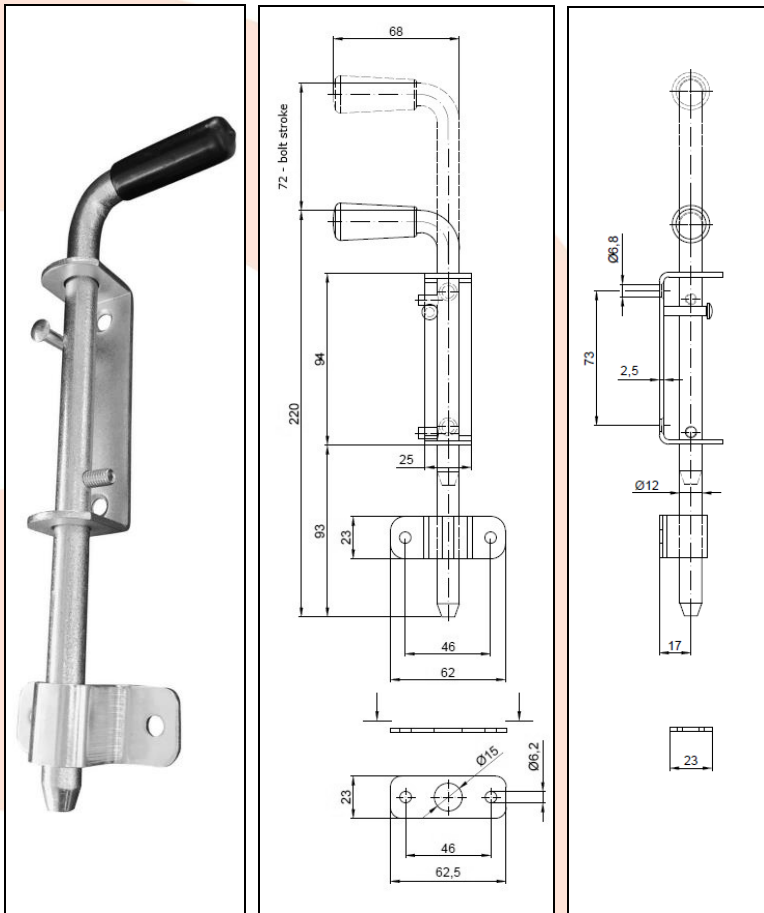

TECHNICAL CARD

PRODUCT NAME : Bolt 220 galvanized, base 25mm

ITEM CODE : 30.003

TECHNICAL DATA : Material – S235JR steel
Weight of 1 pc – 0.36 kg
Coating – galvanic zinc
Color – white zinc

APPLICATION : Bolt for fitting fencing and garage hinged doors/gates. Closure allows door leaf to be locked in both positions – open and close.

PRODUCER : Komet company – Polish produce of construction hardware for gates.

NOTES : All technical data are approximate values. The manufacturer reserves the right to correct the product and change the technical conditions with the possibility of making changes inside the specification. This information cannot be considered as a guarantee, nor is it legally binding in any way.